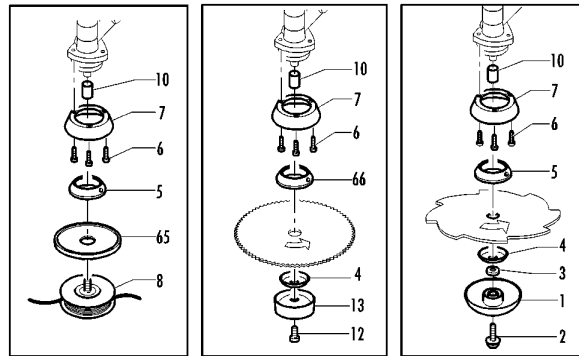

FIGURE 2

Item	P/N McC	P/N ELX	Qty	DESCRIPTION
FIGURE 2				
A 1	240809B	538240809	1	free hub kit
A 2	• 240806	538240806	1	pin
3	• 240807	538240807	1	spacer
A 4	229834	538229834	1	flange
A 5	229833	538229833	1	flange
6	240688	538240688	3	screw M5x14 + washer
B 7	240767	538240767	1	flange guard
A 8	FIGURE 4			
9	241426	538241426	1	gear box
10	• 247272	538247272	1	spacer
11	• 240151	538240151	1	screw
A 12	229842	538229842	1	blade screw M10x16
A 13	236596	538236596	1	idle cup D 10
14	236529	538236529	3	split washer
15	235804	538235804	2	screw M5x30
16	236381	538236381	1	screw M5x10
B 17	247208	538247208	1	string head protection kit
18	• 235806	538235806	2	screw M5x20
19	• 235248	538235248	4	washer M5
20	• 240931	538240931	1	clamp protector D.25
21	• 236732	538236732	4	nut M5
22	• 241973	538241973	1	cutter
23	• 235802	538235802	2	screw M5x14
24	227068	538227068	1	loop handle assy
25	• 236642	538236642	4	nut M6
26	• 227046	538227046	1	clamp protector D.25
27	• 236936	538236936	4	washer
28	• 228320	538228320	4	screw
29	235911	538235911	2	screw M6x12
30	236642	538236642	2	nut M6
31	246864	538246864	1	side protection
32	235911	538235911	2	screw M6x12
33	228152	538228152	2	half hook D.25
34	236642	538236642	2	nut M6
35	241538	538241538	1	trigger assy
36	• 246955	538246955	1	handle kit
37	•• 229819	538229819	1	safety trigger
38	• 240618	538240618	2	screw 3x16
39	• 240833	538240833	4	tapping screw 3x20
40	• 229823	538229823	1	button throttle
41	• 227065	538227065	1	benzig
42	• 229973	538229973	1	spring trigger
43	• 229824	538229824	1	slide throttle cable
44	• 241296	538241296	1	gas lever
45	• 240091	538240091	1	trigger spring
C 46	• 241526	538241526	1	wires ass'y
C 47	•• 241527	538241527	1	gas cable
C 48	•• 236394	538236394	1	switch

Item	P/N McC	P/N ELX	Qty	DESCRIPTION
49	236981	538236981	2	screw
50	235912	538235912	1	nut M6
51	228146	538228146	2	left handle support
52	242233	538242233	1	mount ass'y
53	• 235918	538235918	1	ball bearing
54	• 227284	538227284	1	drum clutch
55	• 236378	538236378	1	snap ring
56	242398	538242398	1	diaphragm
57	228109	538228109	1	transmission shaft SM26
58	235806	538235806	4	screw M5x20 TCE
59	242442	538242442	1	outer shaft D25 L1489
60	• 228192	538228192	5	bushing ass'y d.25mm
61	235804	538235804	2	screw M5x30 TCE
62	225473	538225473	1	lower clamp
63	225472	538225472	1	upper clamp
65	241155	538241155	1	string head shield
66	240936	538240936	1	flange
67	229850	538229850	2	ring D.25
68	235802	538235802	1	screw M5x14 TCE

FIGURE 4				
A	1	240853B	538040853	string head male M10
	2	• 240850	538240850	1 pin
B	3	• 241154	538241154	2 eyelet
B	4	• 247395B	538047395	1 spool line
	5	• 240852	538240852	1 spring
C	6	• 241153	538241153	1 nut

A=ALTA ROTAZIONE
B=MEDIA ROTAZIONE
C=ALTA ROTAZIONE
NUOVI CODICI

A=HIGH MOVING
B=MEDIUM MOVING
C=SLOW MOVING
NEW P. NUMBERS

A=HAUTE DEMANDE
B=MOYENNE DEMANDE
C=BASSE DEMANDE
NOUVELLES REFERENCES

A=GROBE NACHFRAGE
B=MITTELMAESSIGE
C=WENIGE NACHFRAGE
NEU CODEX